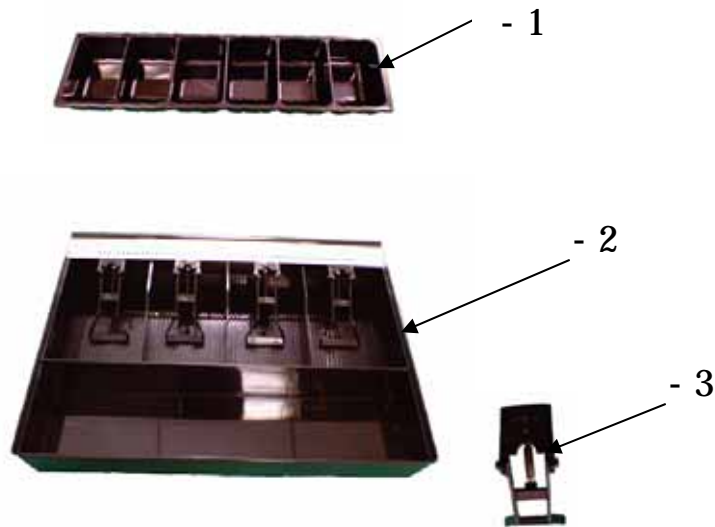

---

**IBM™ 4685-C02 Cash Drawer FRU List**

---

ASM -Index	Part Number	Description
-1	29R0766	FRU Coin Tray
-2	29R0767	FRU Bill Tray
-3	29R0769	FRU Bill holder
-	29R0776	FRU Mech. Unit with cable